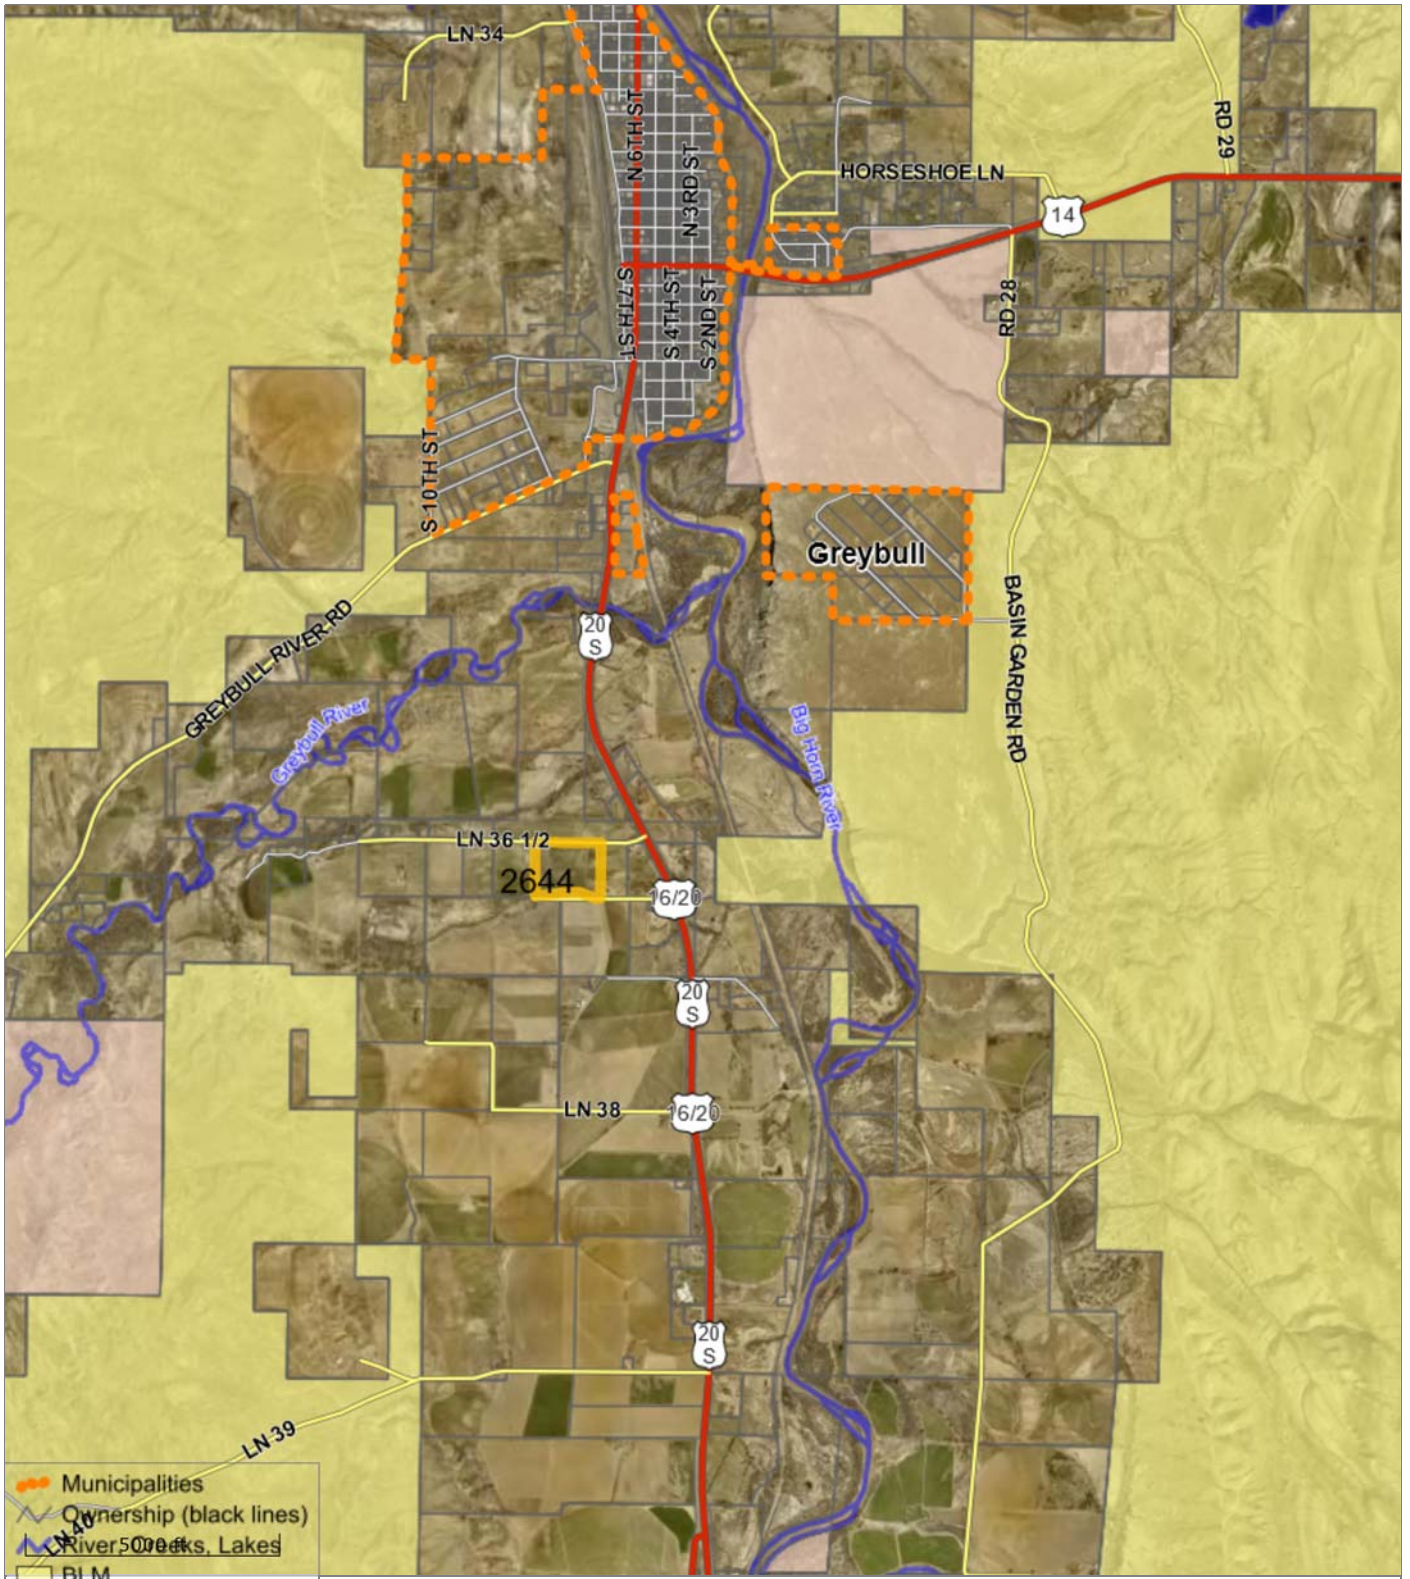

-  Municipalities
-  Ownership (black lines)
-  Rivers, Creeks, Lakes
-  BLM
-  National Park Service
-  Bureau of Reclamation
-  Dept of Defense
-  Forest Service
-  State of WY
-  Highways
-  County Roads
-  Other Roads

LN 37 1/2 - NOT A COUNTY ROW

Big Horn County Wyoming MapServer

Big Horn County provides this map for illustrative purposes only and assumes no liability for actions taken by users based on information shown.
printed 4/4/2024

Big Horn County Wyoming MapServer

Big Horn County provides this map for illustrative purposes only and assumes no liability for actions taken by users based on information shown.
printed 4/4/2024