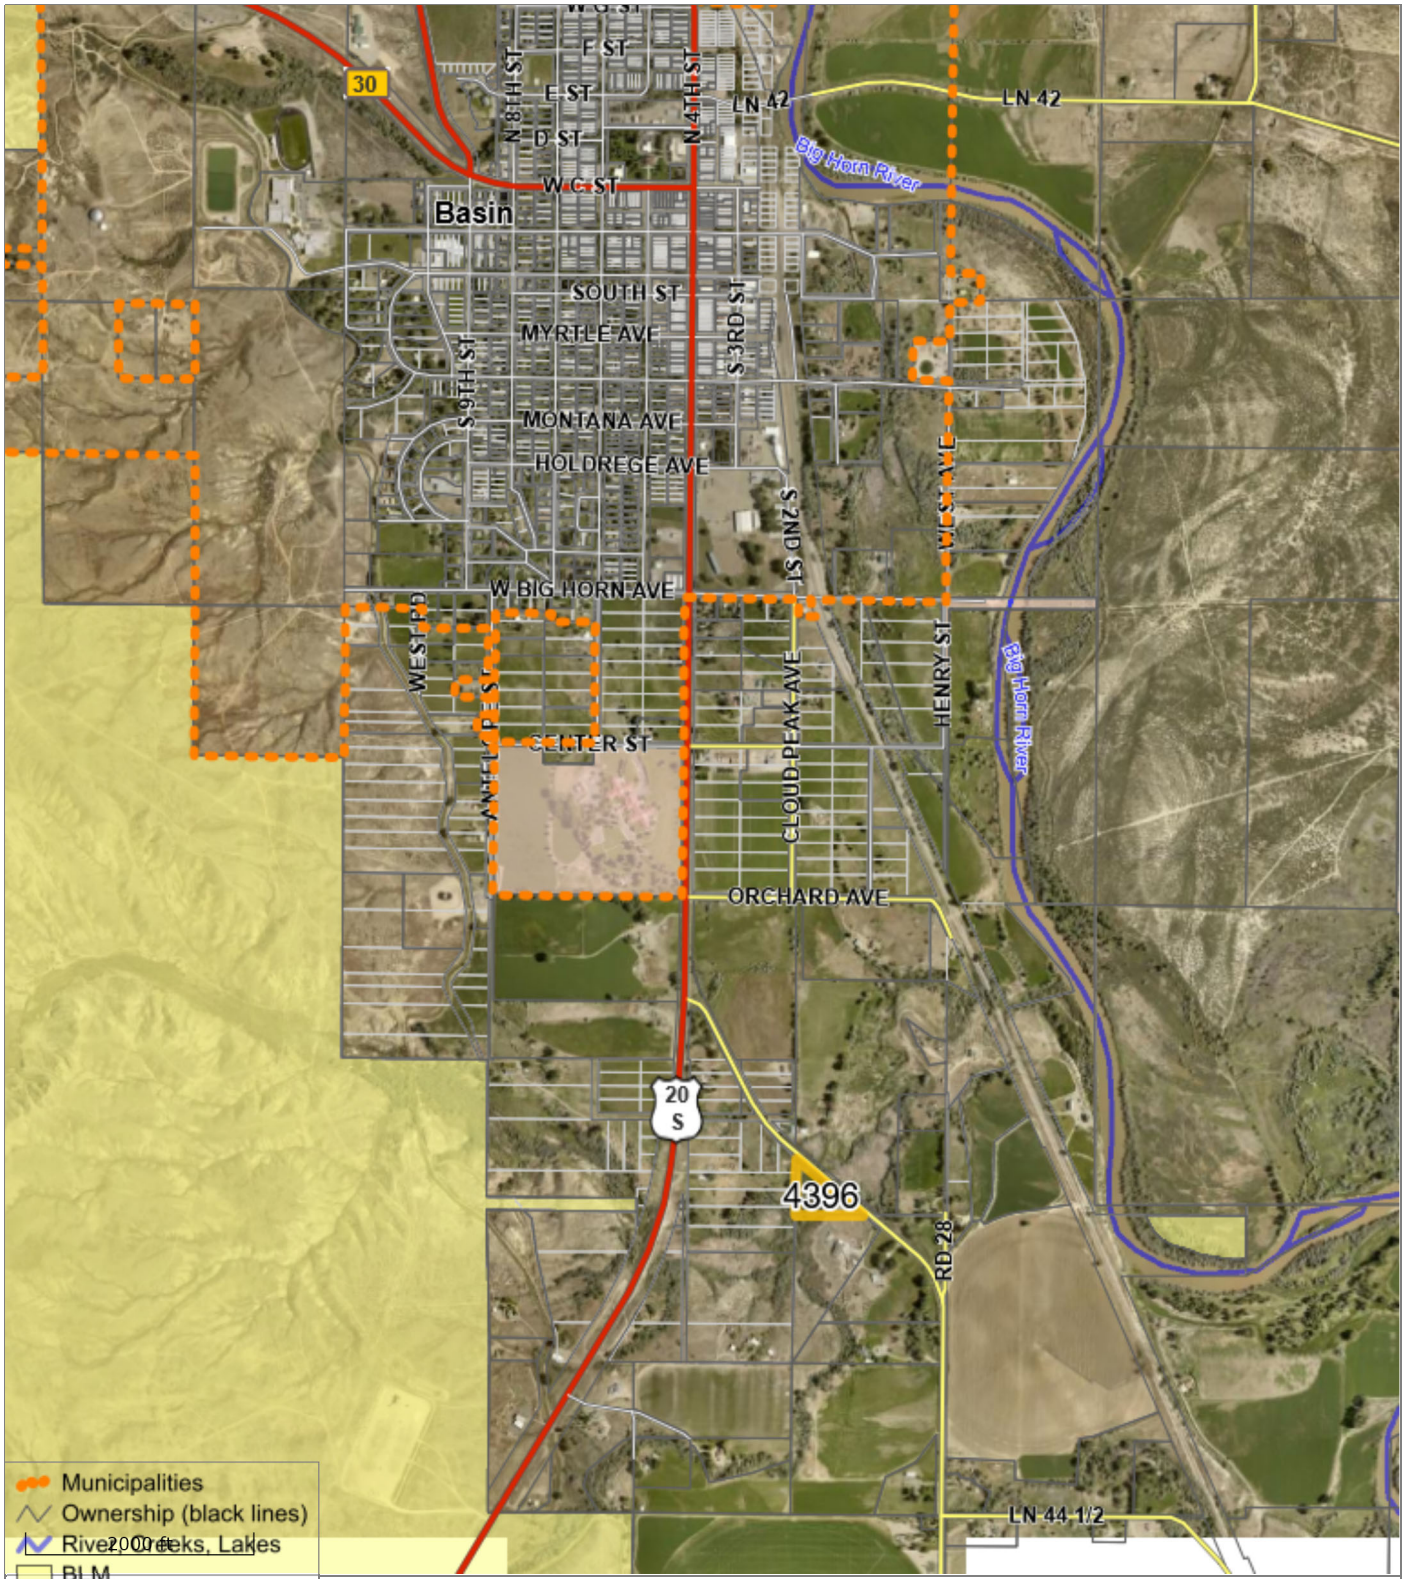

- Municipalities
- Ownership (black lines)
- 500ft. Creeks, Lakes
- BLM
- National Park Service
- Bureau of Reclamation
- Dept of Defense
- Forest Service
- State of WY
- Highways
- County Roads
- Other Roads

NORTH

Big Horn County Wyoming MapServer

Big Horn County provides this map for illustrative purposes only and assumes no liability for actions taken by users based on information shown. printed 5/13/2026

- - - Municipalities
- Ownership (black lines)
- ~ Rivers, Creeks, Lakes
- BLM
- National Park Service
- Bureau of Reclamation
- Dept of Defense
- Forest Service
- State of WY
- = Highways
- County Roads
- Other Roads

Big Horn County Wyoming MapServer

Big Horn County provides this map for illustrative purposes only and assumes no liability for actions taken by users based on information shown. printed 5/13/2026