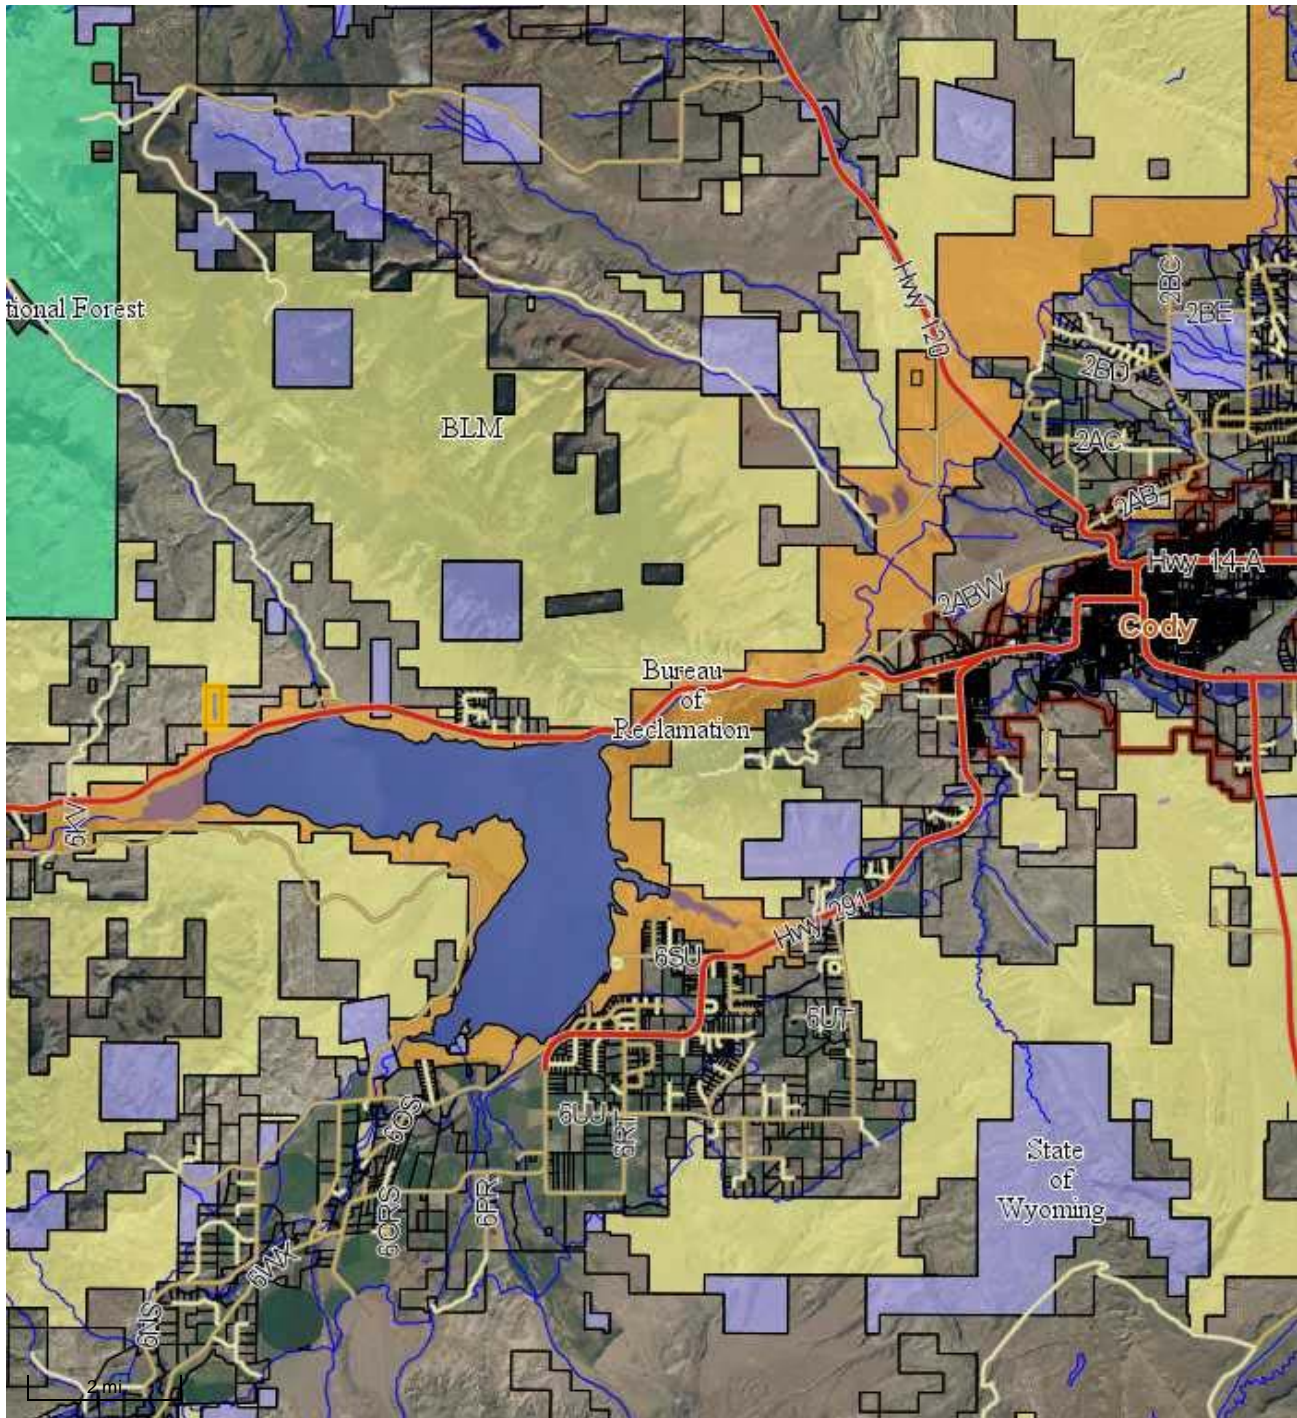

Park County Wyoming MapServer

Park County Wyoming MapServer

-  **Highways**
 -  **County Roads**
 -  **Lot and Parcel Lines**
 -  **Rivers, Creeks, Lakes**
 -  **Incorporated Towns**
 -  **Yellowstone National Park**
 -  **US Forest Service**
 -  **BLM**
 -  **Bureau of Reclamation**
 -  **State of Wyoming**
- 2017 Aerial Photography (1n)**

Park County provides this map for illustrative purposes only and assumes no liability for actions taken by users based on information shown.

printed 8/24/2018